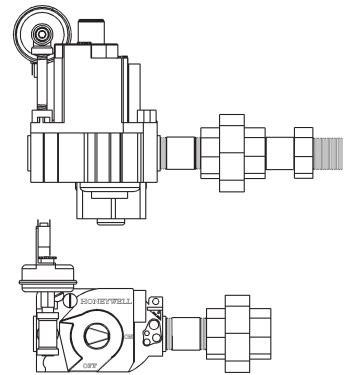

## COMMERCIAL GAS SERVICE PARTS LIST

**MODELS:**  
**AHCG3 130T300 through AHCG3 130T400**

**AHCG3 130T300 through AHCG3 130T400**  
See Page 2

**OPERATING CONTROL**  
See Page 3- 4

**GAS VALVE**  
See Page 5

**EXHAUST ELBOW, VENT KIT & BLOWER INTAKE PARTS**  
See Page 6

**BLOWER/BURNER ASSEMBLY**  
See Page 5

## AHCG3 130T300 & AHCG3 130T400 - PARTS LIST

Item	Description	AHCG3 130T300 100/101	AHCG3 130T400 100/101
1	Cleanout Gasket	9004099015	9004099015
2	Cover, Cleanout	9004098005	9004098005
3	Temperature and Pressure Relief Valve	9005903205	9005903205