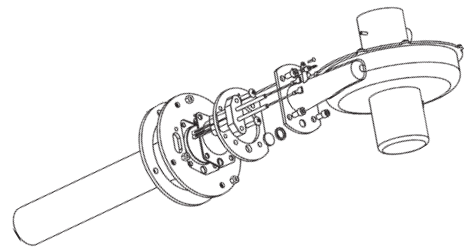

## COMMERCIAL GAS SERVICE PARTS LIST

**MODELS:**  
**AHCG3 130T300 through AHCG3 130T400**

**AHCG3 130T300 through AHCG3 130T400**  
See Page 2

**OPERATING CONTROL**  
See Page 3- 4

**GAS VALVE**  
See Page 5

**EXHAUST ELBOW, VENT KIT & BLOWER INTAKE PARTS**  
See Page 6

**BLOWER/BURNER ASSEMBLY**  
See Page 5