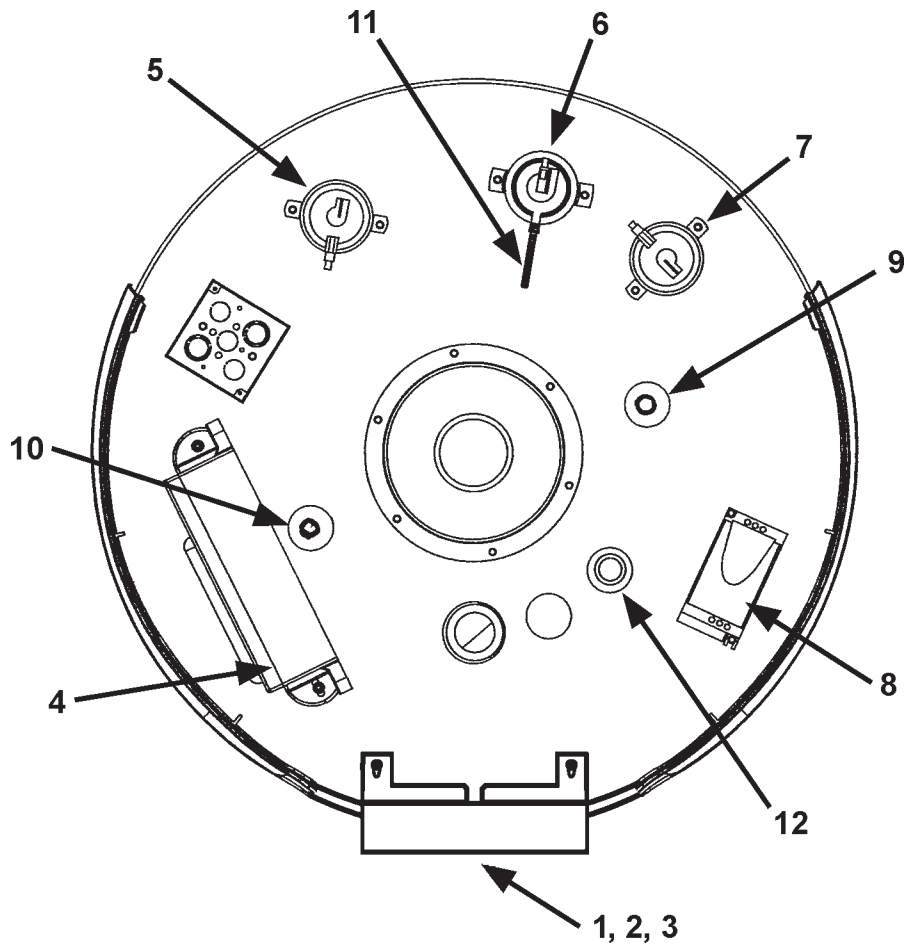

## AHCG3 130T300 & AHCG3 130T400 - PARTS LIST

Item	Description	AHCG3 130T300 100/101	AHCG3 130T400 100/101
1	Cleanout Gasket	9004099015	9004099015
2	Cover, Cleanout	9004098005	9004098005
3	Temperature and Pressure Relief Valve	9005903205	9005903205

## AHCG3 130T300 & AHCG3 130T400 - PARTS LIST

Item	Description	AHCG3 130T300 100/101	AHCG3 130T400 100/101
1	Switch, On/Off	9005929215	9005929215
2	Display Overlay	198068-000	198068-000
3	Display Board	9006240005	9006240005
4	Electronic Controller - Natural Gas	9007163005	9007165005
4	Electronic Controller - LP	9007164005	9007165005
5	Switch, Blocked Inlet	9006083215	9006006215
6	Switch, Blower Prover	9004586215	9006002215
7	Switch, Blocked Outlet	9006087215	9006088215
8	VFD Assembly	-----	9006245005
9	Powered Anode - Short	9006247005	9006247005
10	Powered Anode - Long	9006246005	9006246005
11	Tubing - 1/4" Silicone	9006249015	9006249015
12	Probe, Upper	9004238215	9004238215
13	Probe, Lower (not shown)	9006242015	9006242015