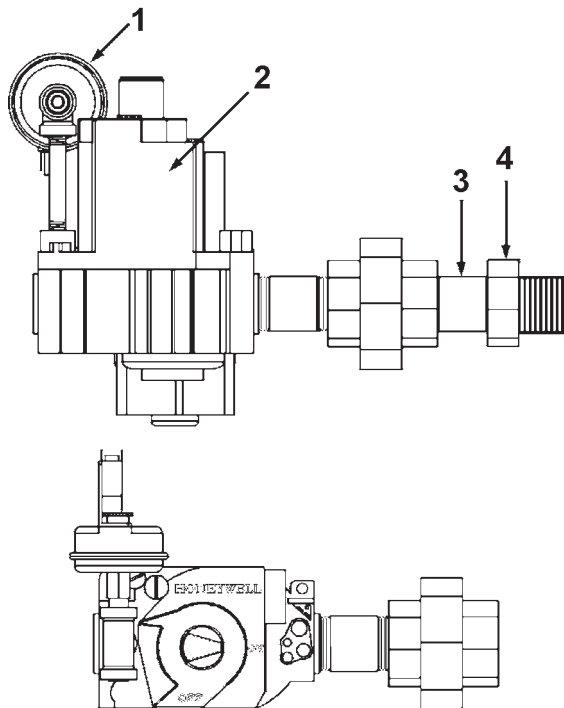

GAS VALVE

Item	Description	AHCG3 130T300	AHCG3 130T400
		100/101	100/101
1	Switch, Low Gas Pressure	9006084215	9006084215
	LP Gas.....	9004474215	9004474215
2	Valve, Natural Gas.....	9006085205	9006085205
	Valve, LP Gas	9006086205	9006086205
3	Orifice, Natural Gas	9006090215	9006091215
	Orifice, LP Gas	9006092215	9006093215
4	Orifice Holder.....	9006094215	9006094215

Standard hardware items may be purchased locally.